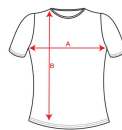

SCHEME

QUANTITIES

Box	Pack
50 un.	5 un.

Adults: